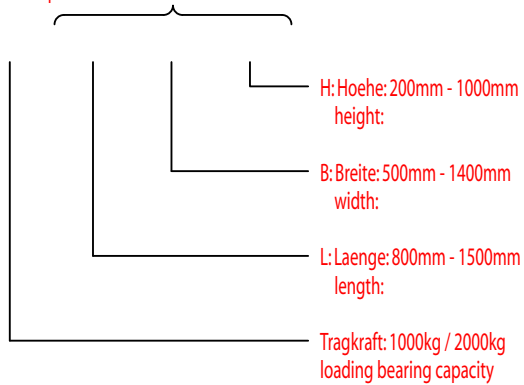

alternative Beschickungsrichtung:
alternative loading direction:

Bestellangaben:
order code:

Kipp-Neige-Geraet
lini-store hopper loader

HKG _____

Palettenabmessungen
pallet measurements

Standardanschluss (DIN IEC 38):
standard connection:
- 3/PE AC 50Hz 400V
- P