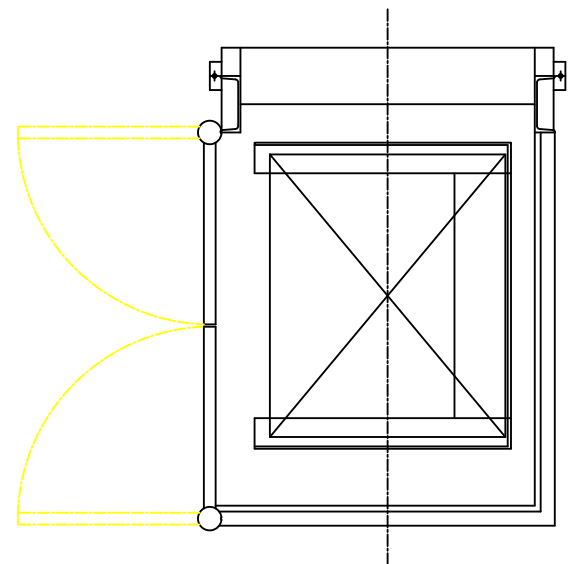

alternative Beschickungsrichtung:
alternative loading direction:

Bestellangaben:
order code:

Kipp-Neige-Geraet
lini-store hopper loader

HKG _____

Palettenabmessungen
pallet measurements

Standardanschluss (DIN IEC 38):
standard connection:
- 3/PE AC 50Hz 400V
- P