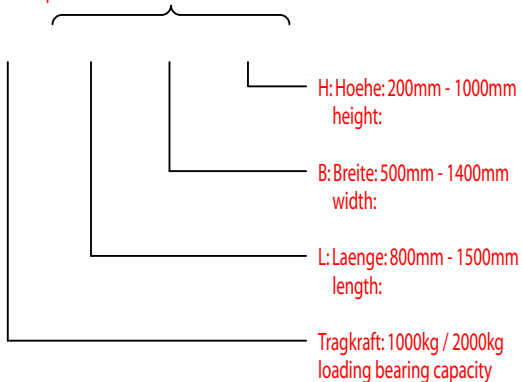

alternative Beschickungsrichtung:
alternative loading direction:

Bestellangaben:
order code:

Kipp-Neige-Geraet
lini-store hopper loader

HKG _____

Palettenabmessungen
pallet measurements

Standardanschluss (DIN IEC 38):
standard connection:
- 3/PE AC 50Hz 400V
- P