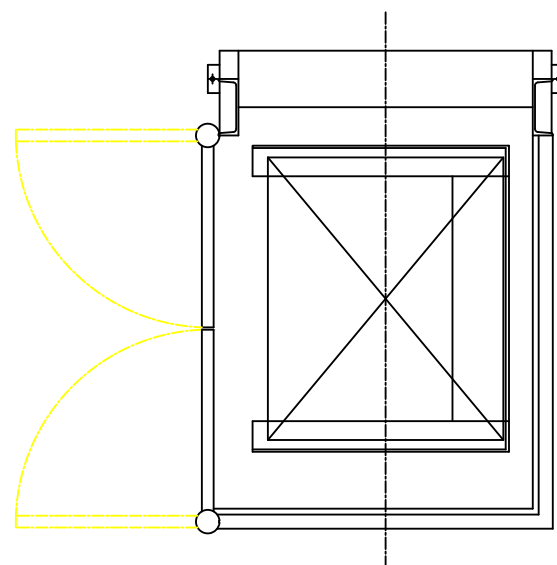

alternative Beschickungsrichtung:
alternative loading direction:

Bestellangaben:
order code:

Kipp-Neige-Geraet
lini-store hopper loader

HKG _____

Palettenabmessungen
pallet measurements

Standardanschluss (DIN IEC 38):
standard connection:
- 3/PE AC 50Hz 400V
- P